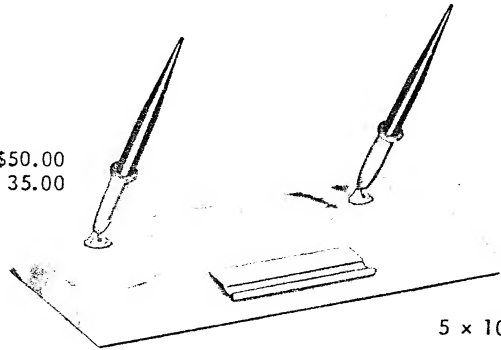

SHEAFFER'S NEW DESK SET LINE

5002J
JET CRYSTAL
With (2) 121SKD White Dot Pens $50.00
With 5SKD Pen, Pencil or ballpoint (any two) 35.00

5 x 10"

5007S
SPANISH ONYX
With B121SKD White Dot Pen $50.00
With B5SKD Pen, pencil or ballpoint 42.50
(Includes No. 590-40 Hour Perpetual Date Clock)

4 x 7 1/2"

5008M
MEXICAN ONYX
With (2) B121SKD White Dot Pens $50.00
With B5SKD Pen, pencil or ballpoint (any two) .. 35.00

5 x 10"

4 1/2 x 7"

5009J
JET CRYSTAL (Illustrated)
With 121SKD White Dot Pen $50.00
With 5SKD Pen, pencil or ballpoint 42.50
(Includes No. 590-40 Hour Perpetual Date Clock)

4 x 7 1/2"

5009M
MEXICAN ONYX
With B121SKD White Dot Pen $50.00
With B5SKD Pen, pencil or ballpoint 42.50
(Includes No. 590-40 Hour Perpetual Date Clock)

5010G
BRAZILIAN ONYX
With (2) 121SKD White Dot Pens $50.00
With 5SKD Pen, pencil or ballpoint (any two) 35.00